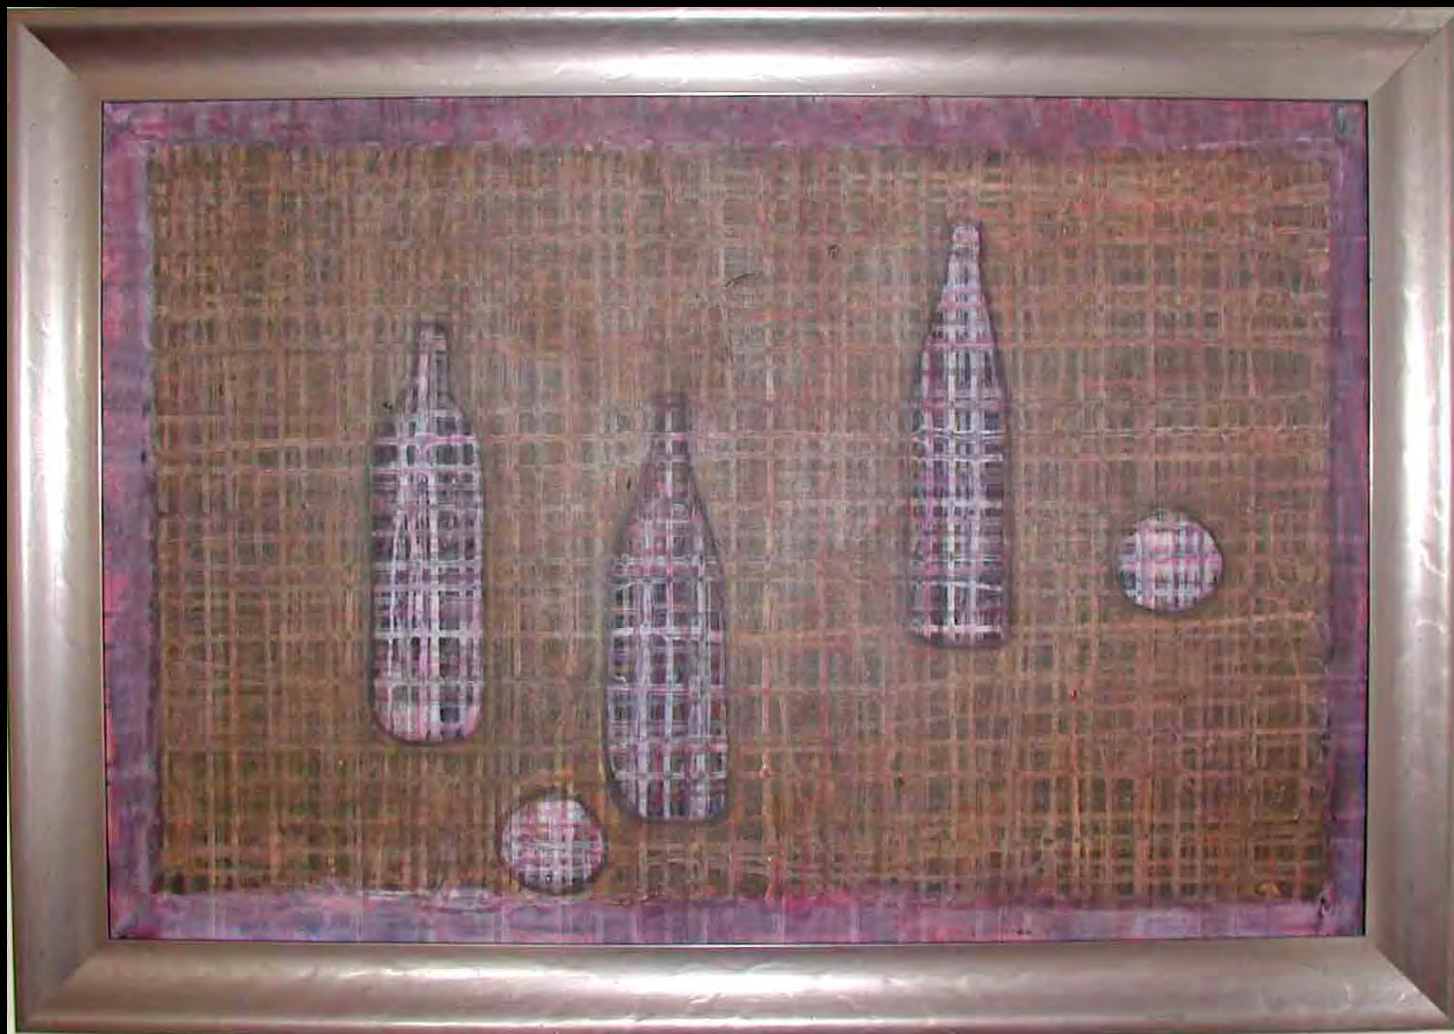

"White Border Blue" by Alexander Motyl
acrylic on canvas 38.5 x 26.5

"White Border Red" by Alexander Motyl
acrylic on canvas 40 x 28

"Still Life 1" by Alexander Motyl
acrylic on canvas 40 x 28

"Day's End" by Alexander Motyl
acrylic on canvas 36 x 24 unframed

"Gold Rush" by Alexander Motyl
acrylic on canvas 26 x 20

"Red Hue" by Alexander Motyl
acrylic on canvas 29 x 26

"Horizon" by Alexander Motyl
acrylic on canvas 26 x 20

“Far Away II” by Alexander Motyl
acrylic on canvas 40 x 28

"Center of Attention" by Alexander Motyl
acrylic on canvas 41 x 29

"Far Away" by Alexander Motyl
acrylic on canvas 41 x 29

"Night Before" by Alexander Motyl
acrylic on canvas 41 x 29

"In the Crowd" by Alexander Motyl
acrylic on canvas 41 x 29